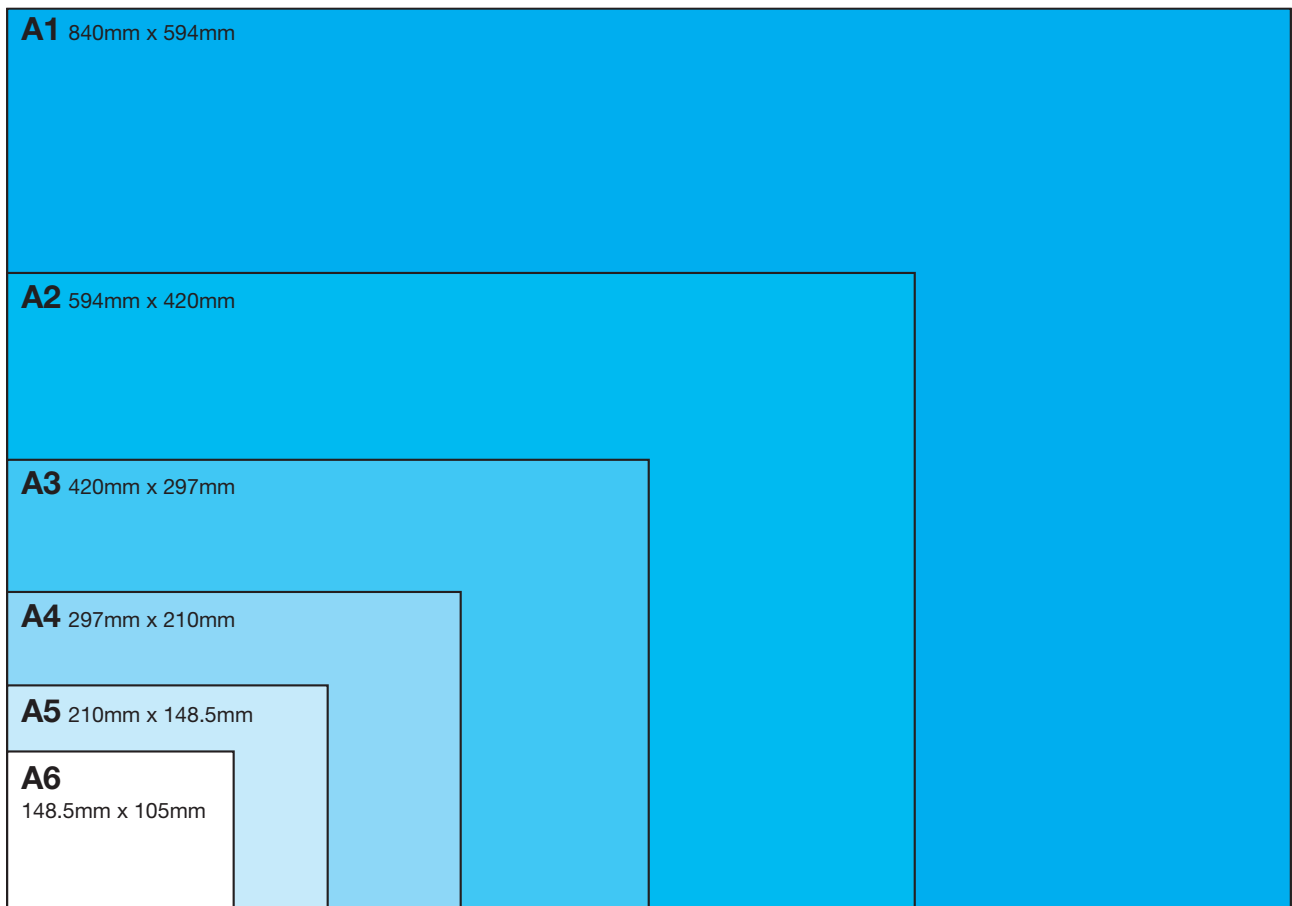

t 01202 737733
f 01202 737227
e sales@ashleypress.co.uk
w www.ashleypress.co.uk

COMMON PAPER SIZES

These are typical sizes we print, although we can accommodate any size you may require.

DL Leaflet 6pp A4 (297mm x 210mm) folded twice

Compliment Slip DL

1/3 A4 210mm x 99mm

Business Card

85mm x 55mm