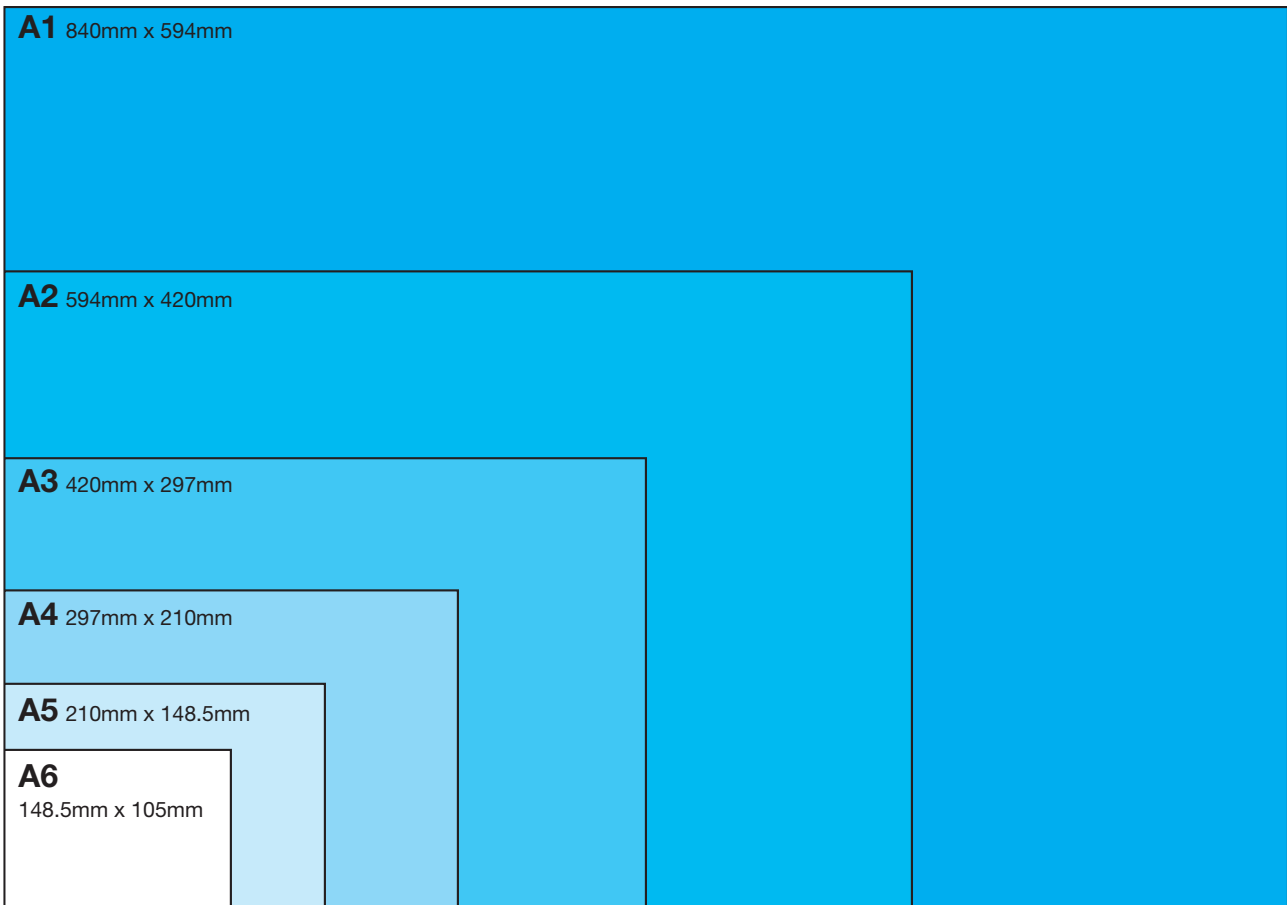

# COMMON PAPER SIZES

These are typical sizes we print, although we can accommodate any size you may require.

**DL Leaflet 6pp** A4 (297mm x 210mm) folded twice

**Compliment Slip DL**

1/3 A4 210mm x 99mm

**Business Card**

85mm x 55mm